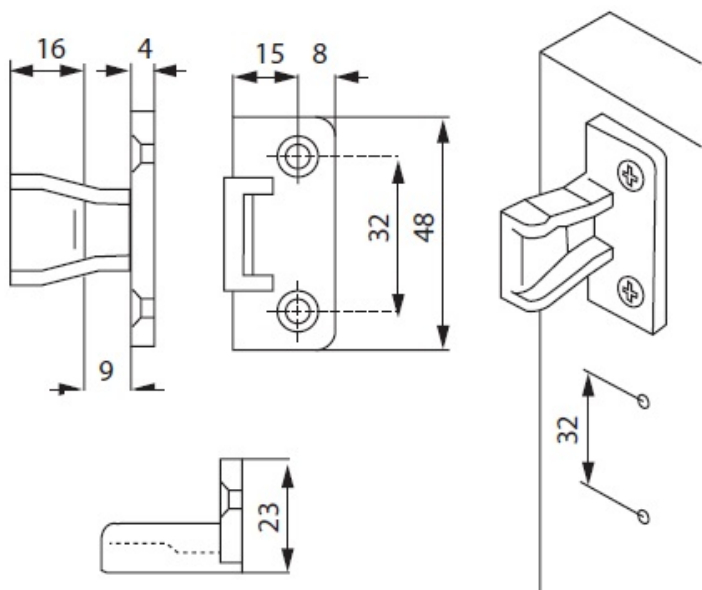

PRODUCT SHEET

Description:

Clip Panel Connector "Push Fit", Female Only, F/Euro Screws, Black PC, (NOT FOR SALE IN GERMANY)

Item number:

11.05.605-0

Units	Box	Carton	HS Code	Barcode
Pcs.	1000	2000	3926909790	 5704866454759